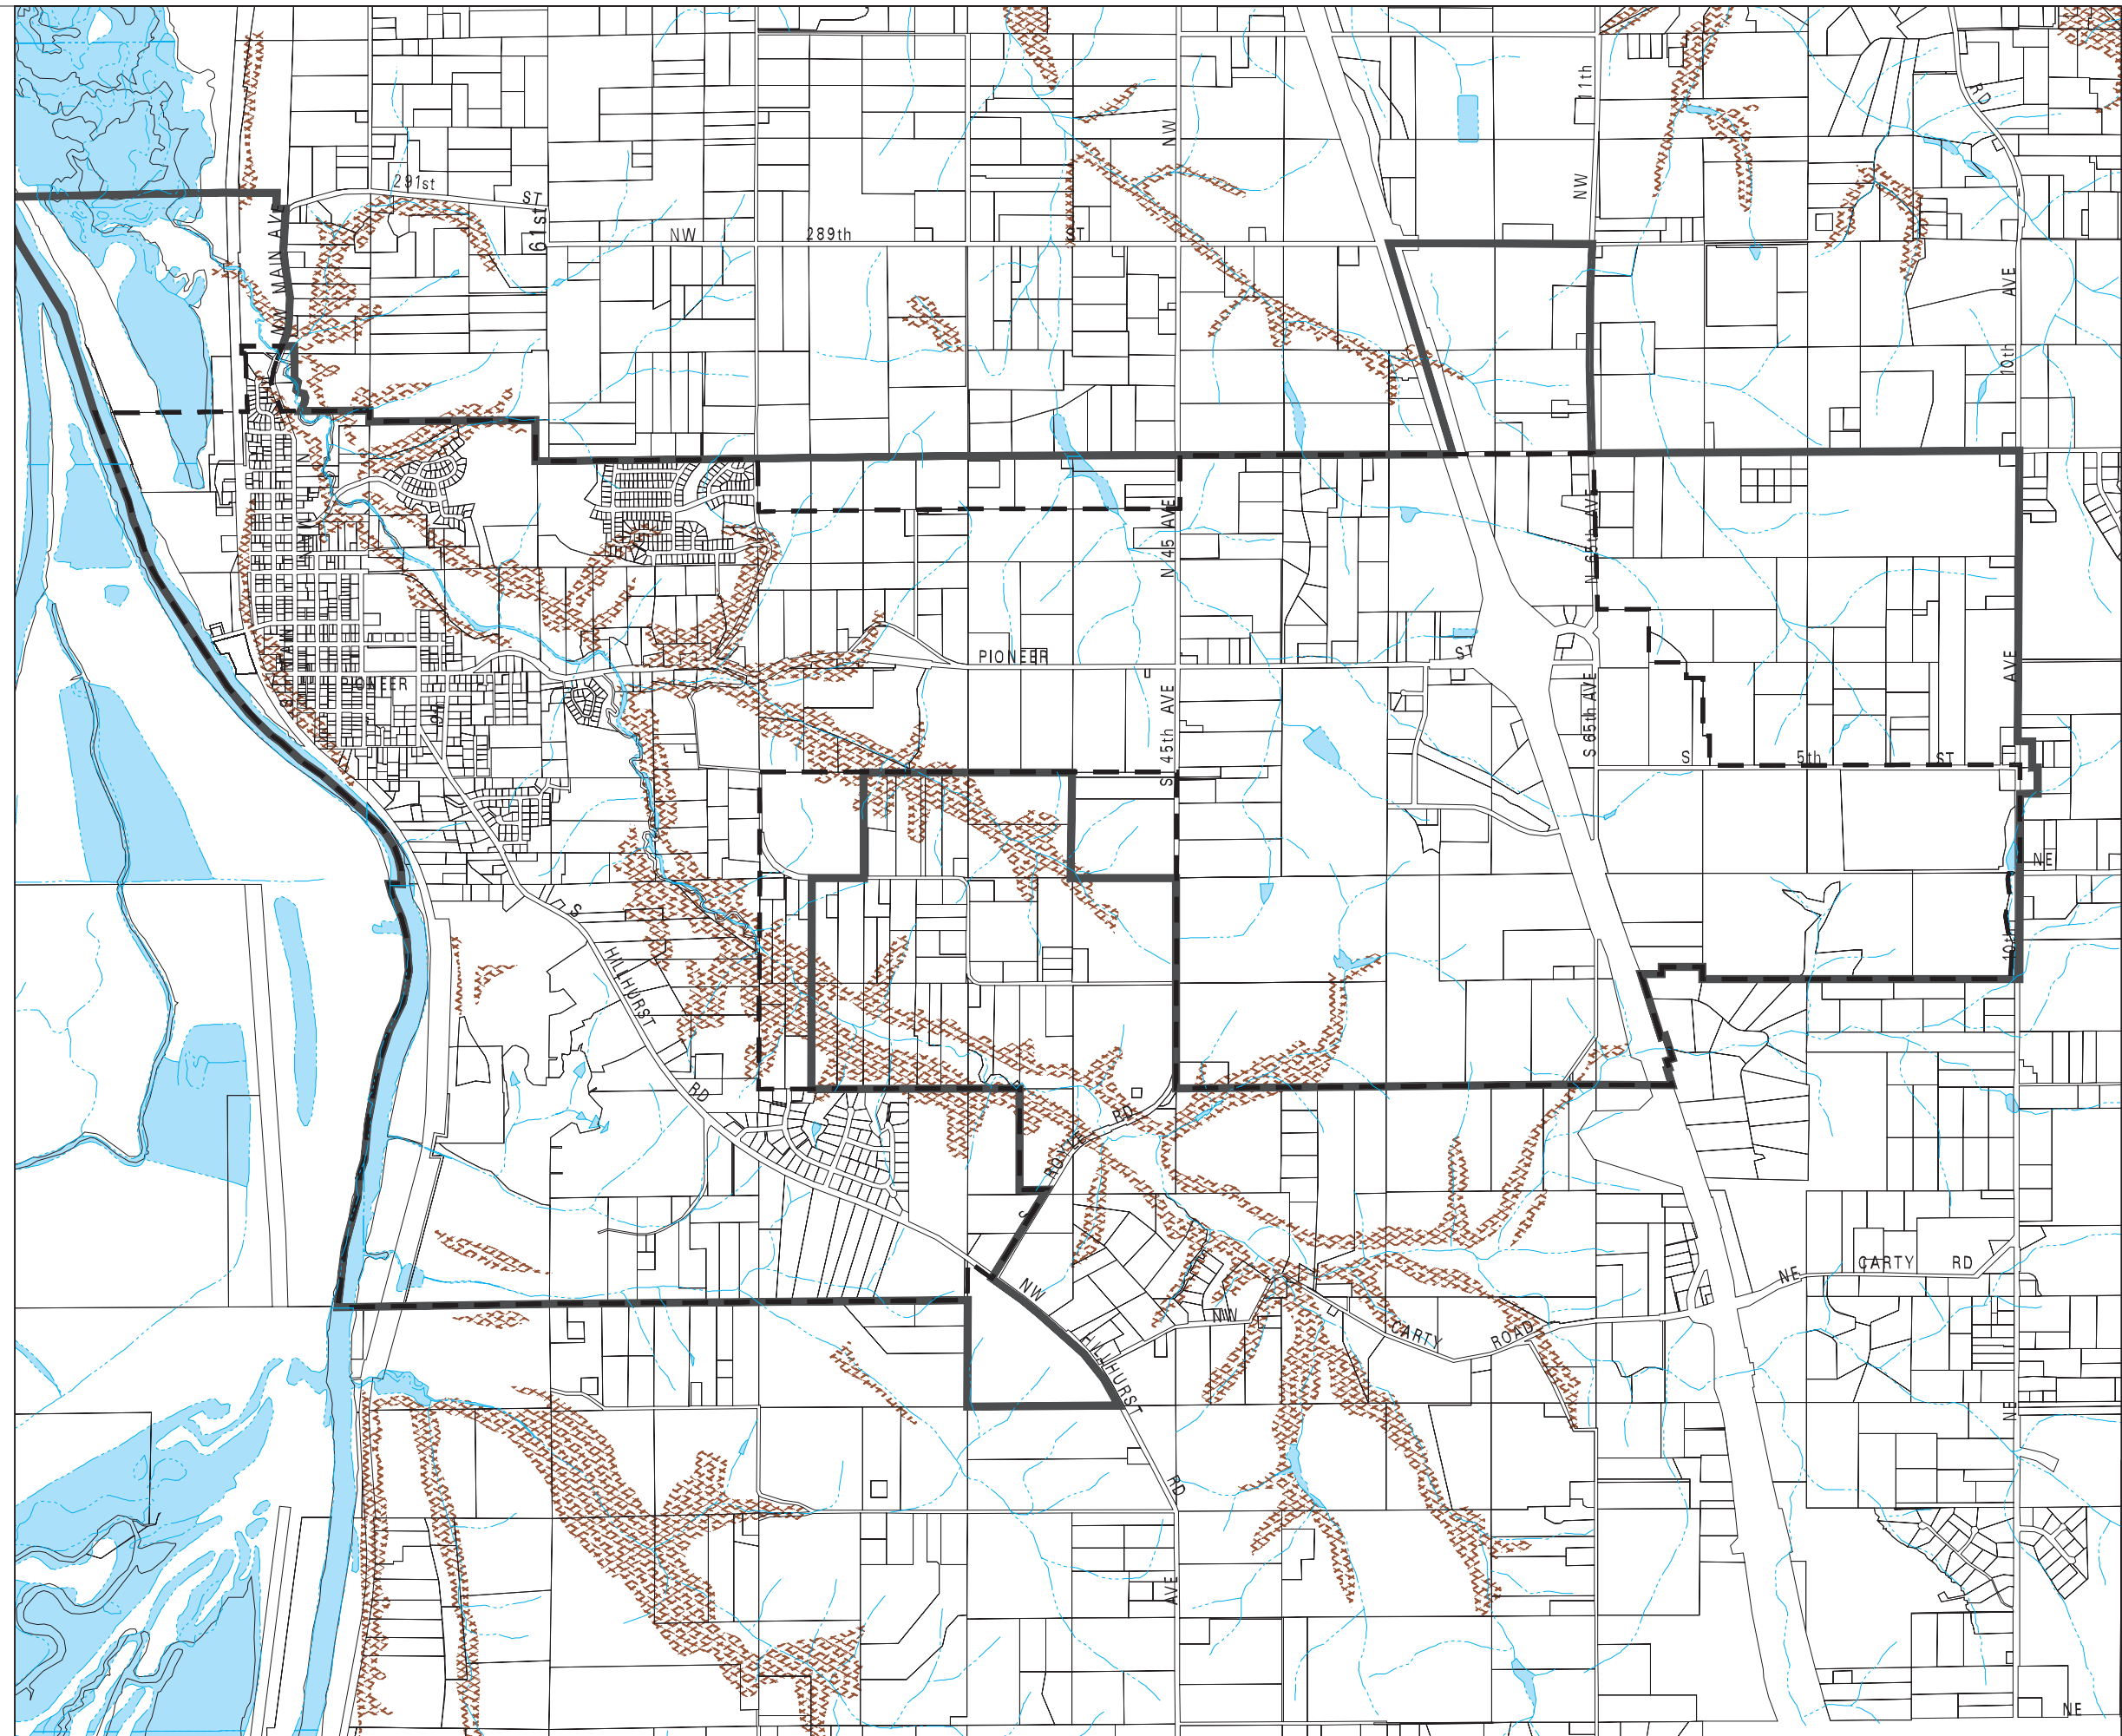

Ridgefield Urban Growth Area

Severe Erosion Potential Map

LEGEND

- Urban Growth Area
- - - City Limits
- ▨ Severe Erosion Hazard Areas

Information shown on this map was collected from several sources. Clark County accepts no responsibility for any inaccuracies that may be present.

Department of Assessment and GIS
g:\...19805\consultantwork\envconst.am1
Plotted: October 20, 2004