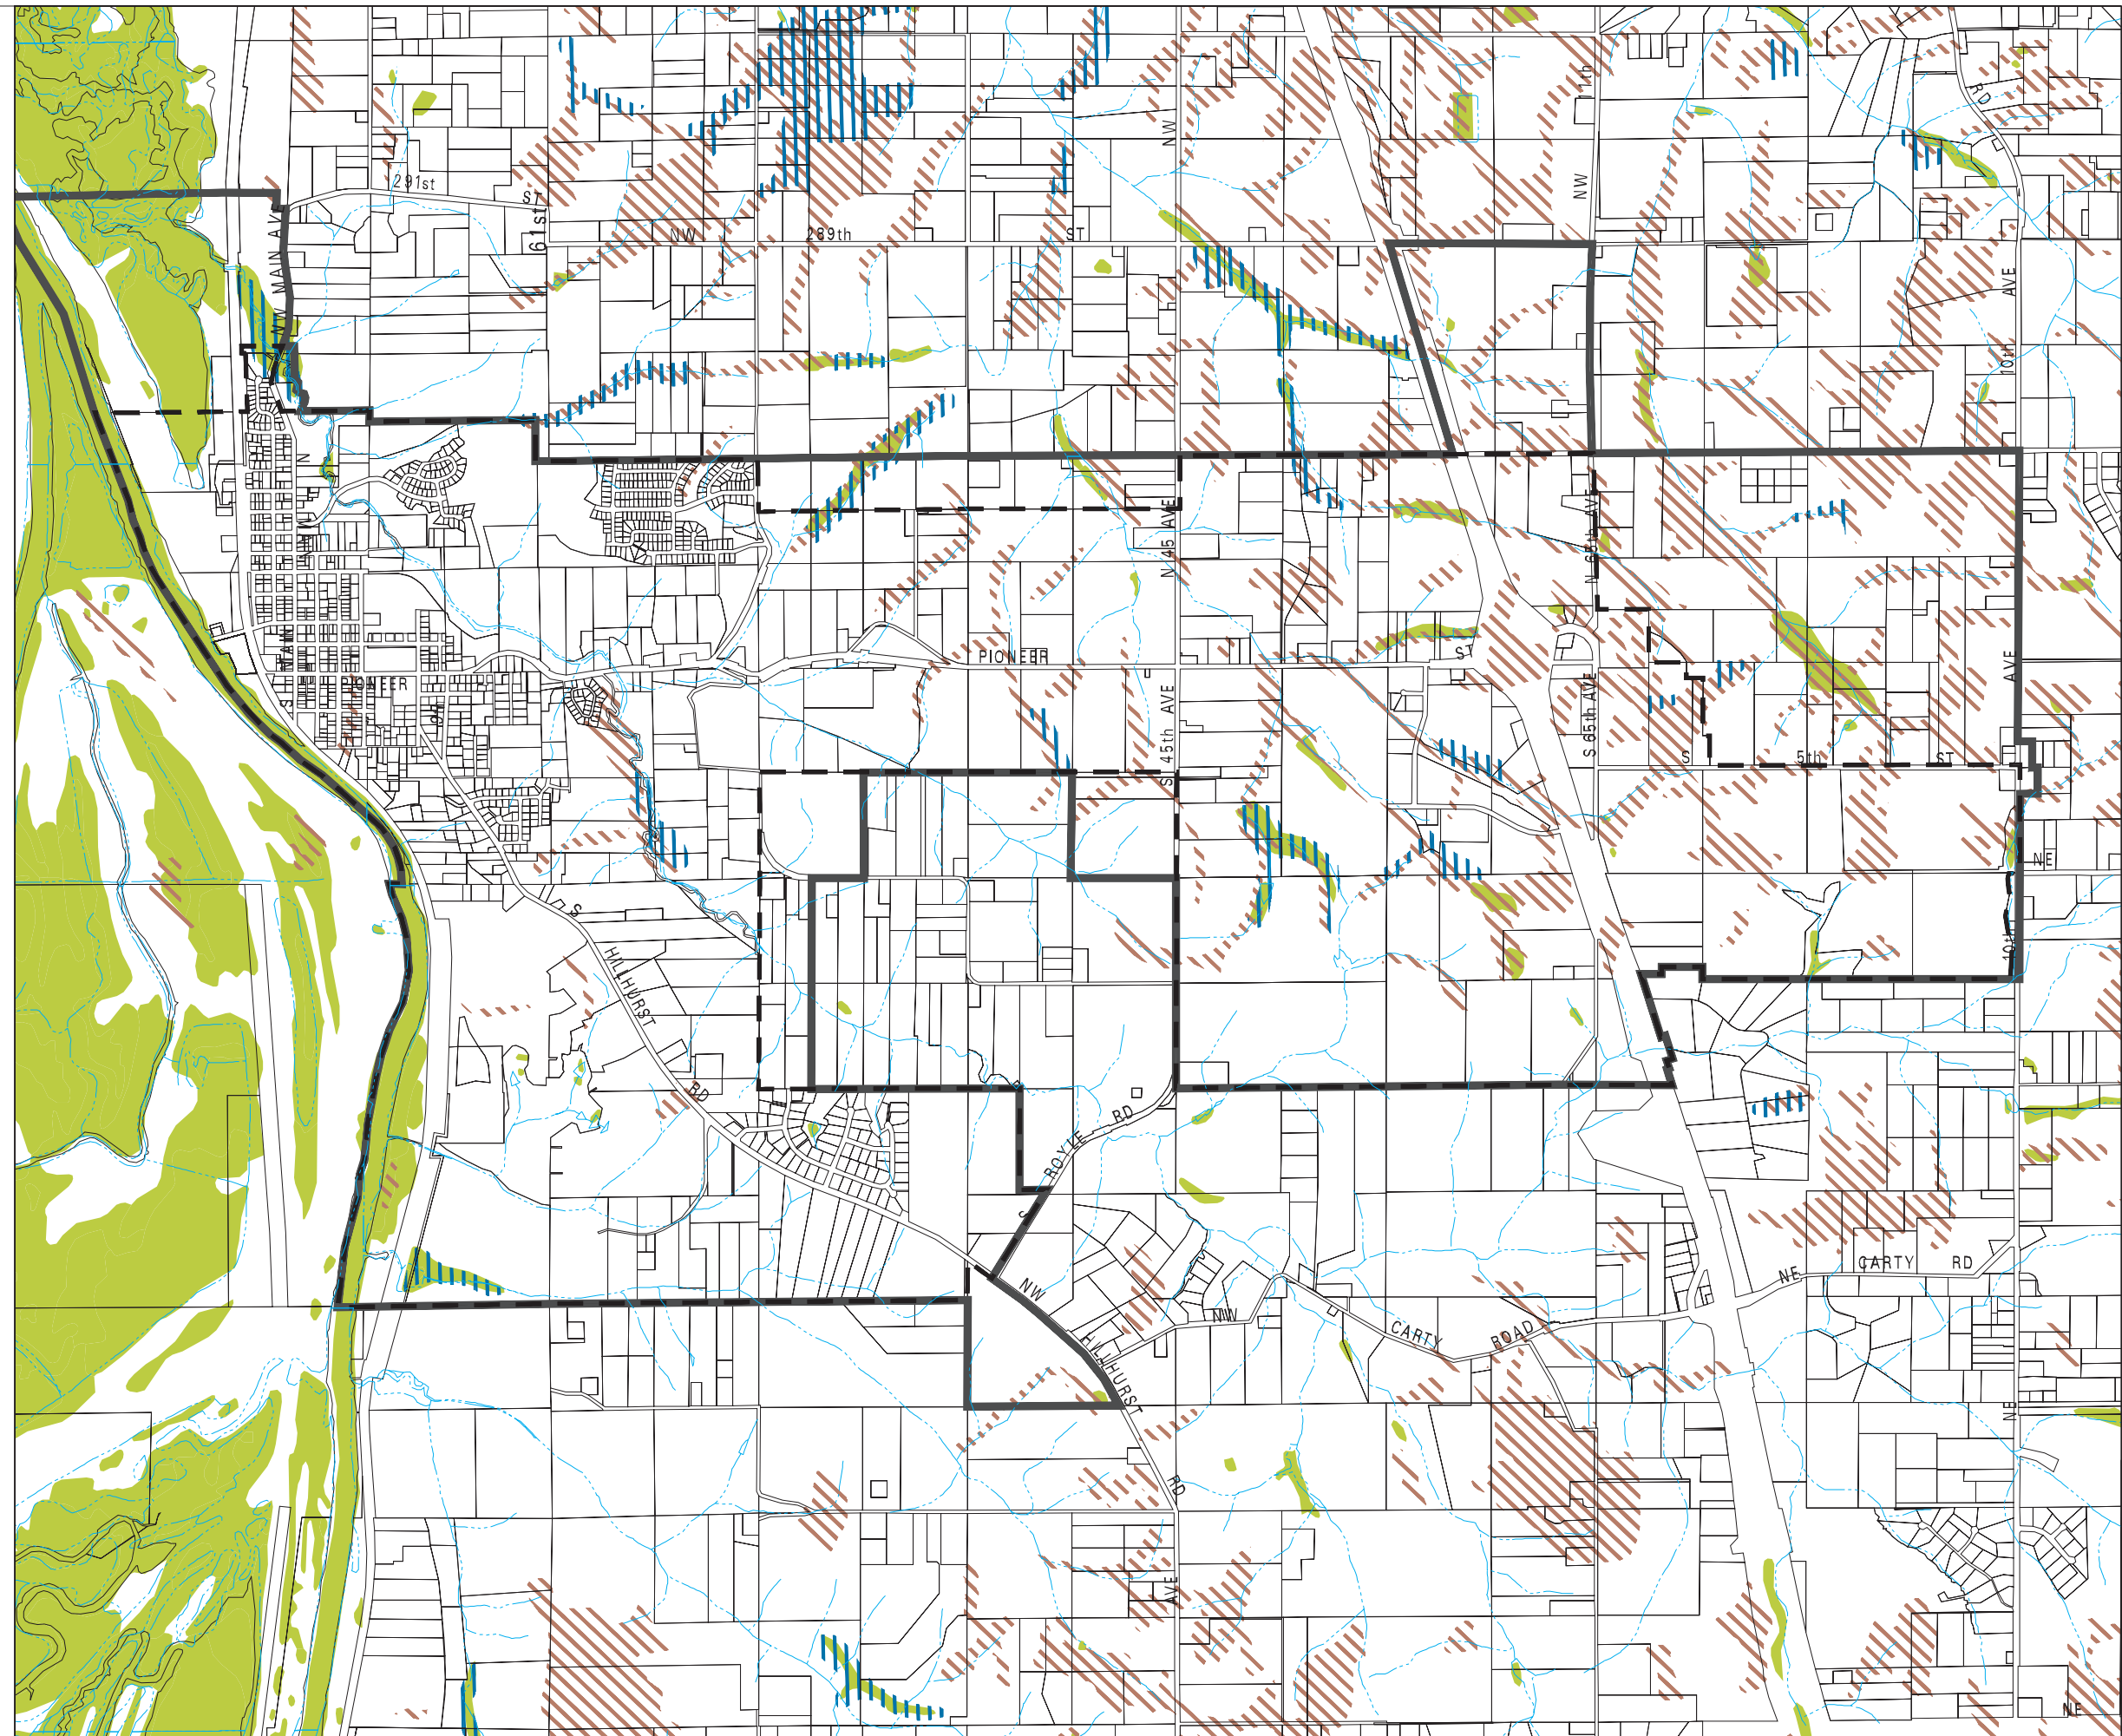

Ridgefield Urban Growth Area

Wetlands Map

LEGEND

- Urban Growth Area
- City Limits
- NWI Wetlands
- Hydic Soils
- High Quality Wetlands

Information shown on this map was collected from several sources. Clark County accepts no responsibility for any inaccuracies that may be present.

Department of Assessment and GIS
q:\...19805\consultantwork\envconst.am1
Plotted: October 20, 2004